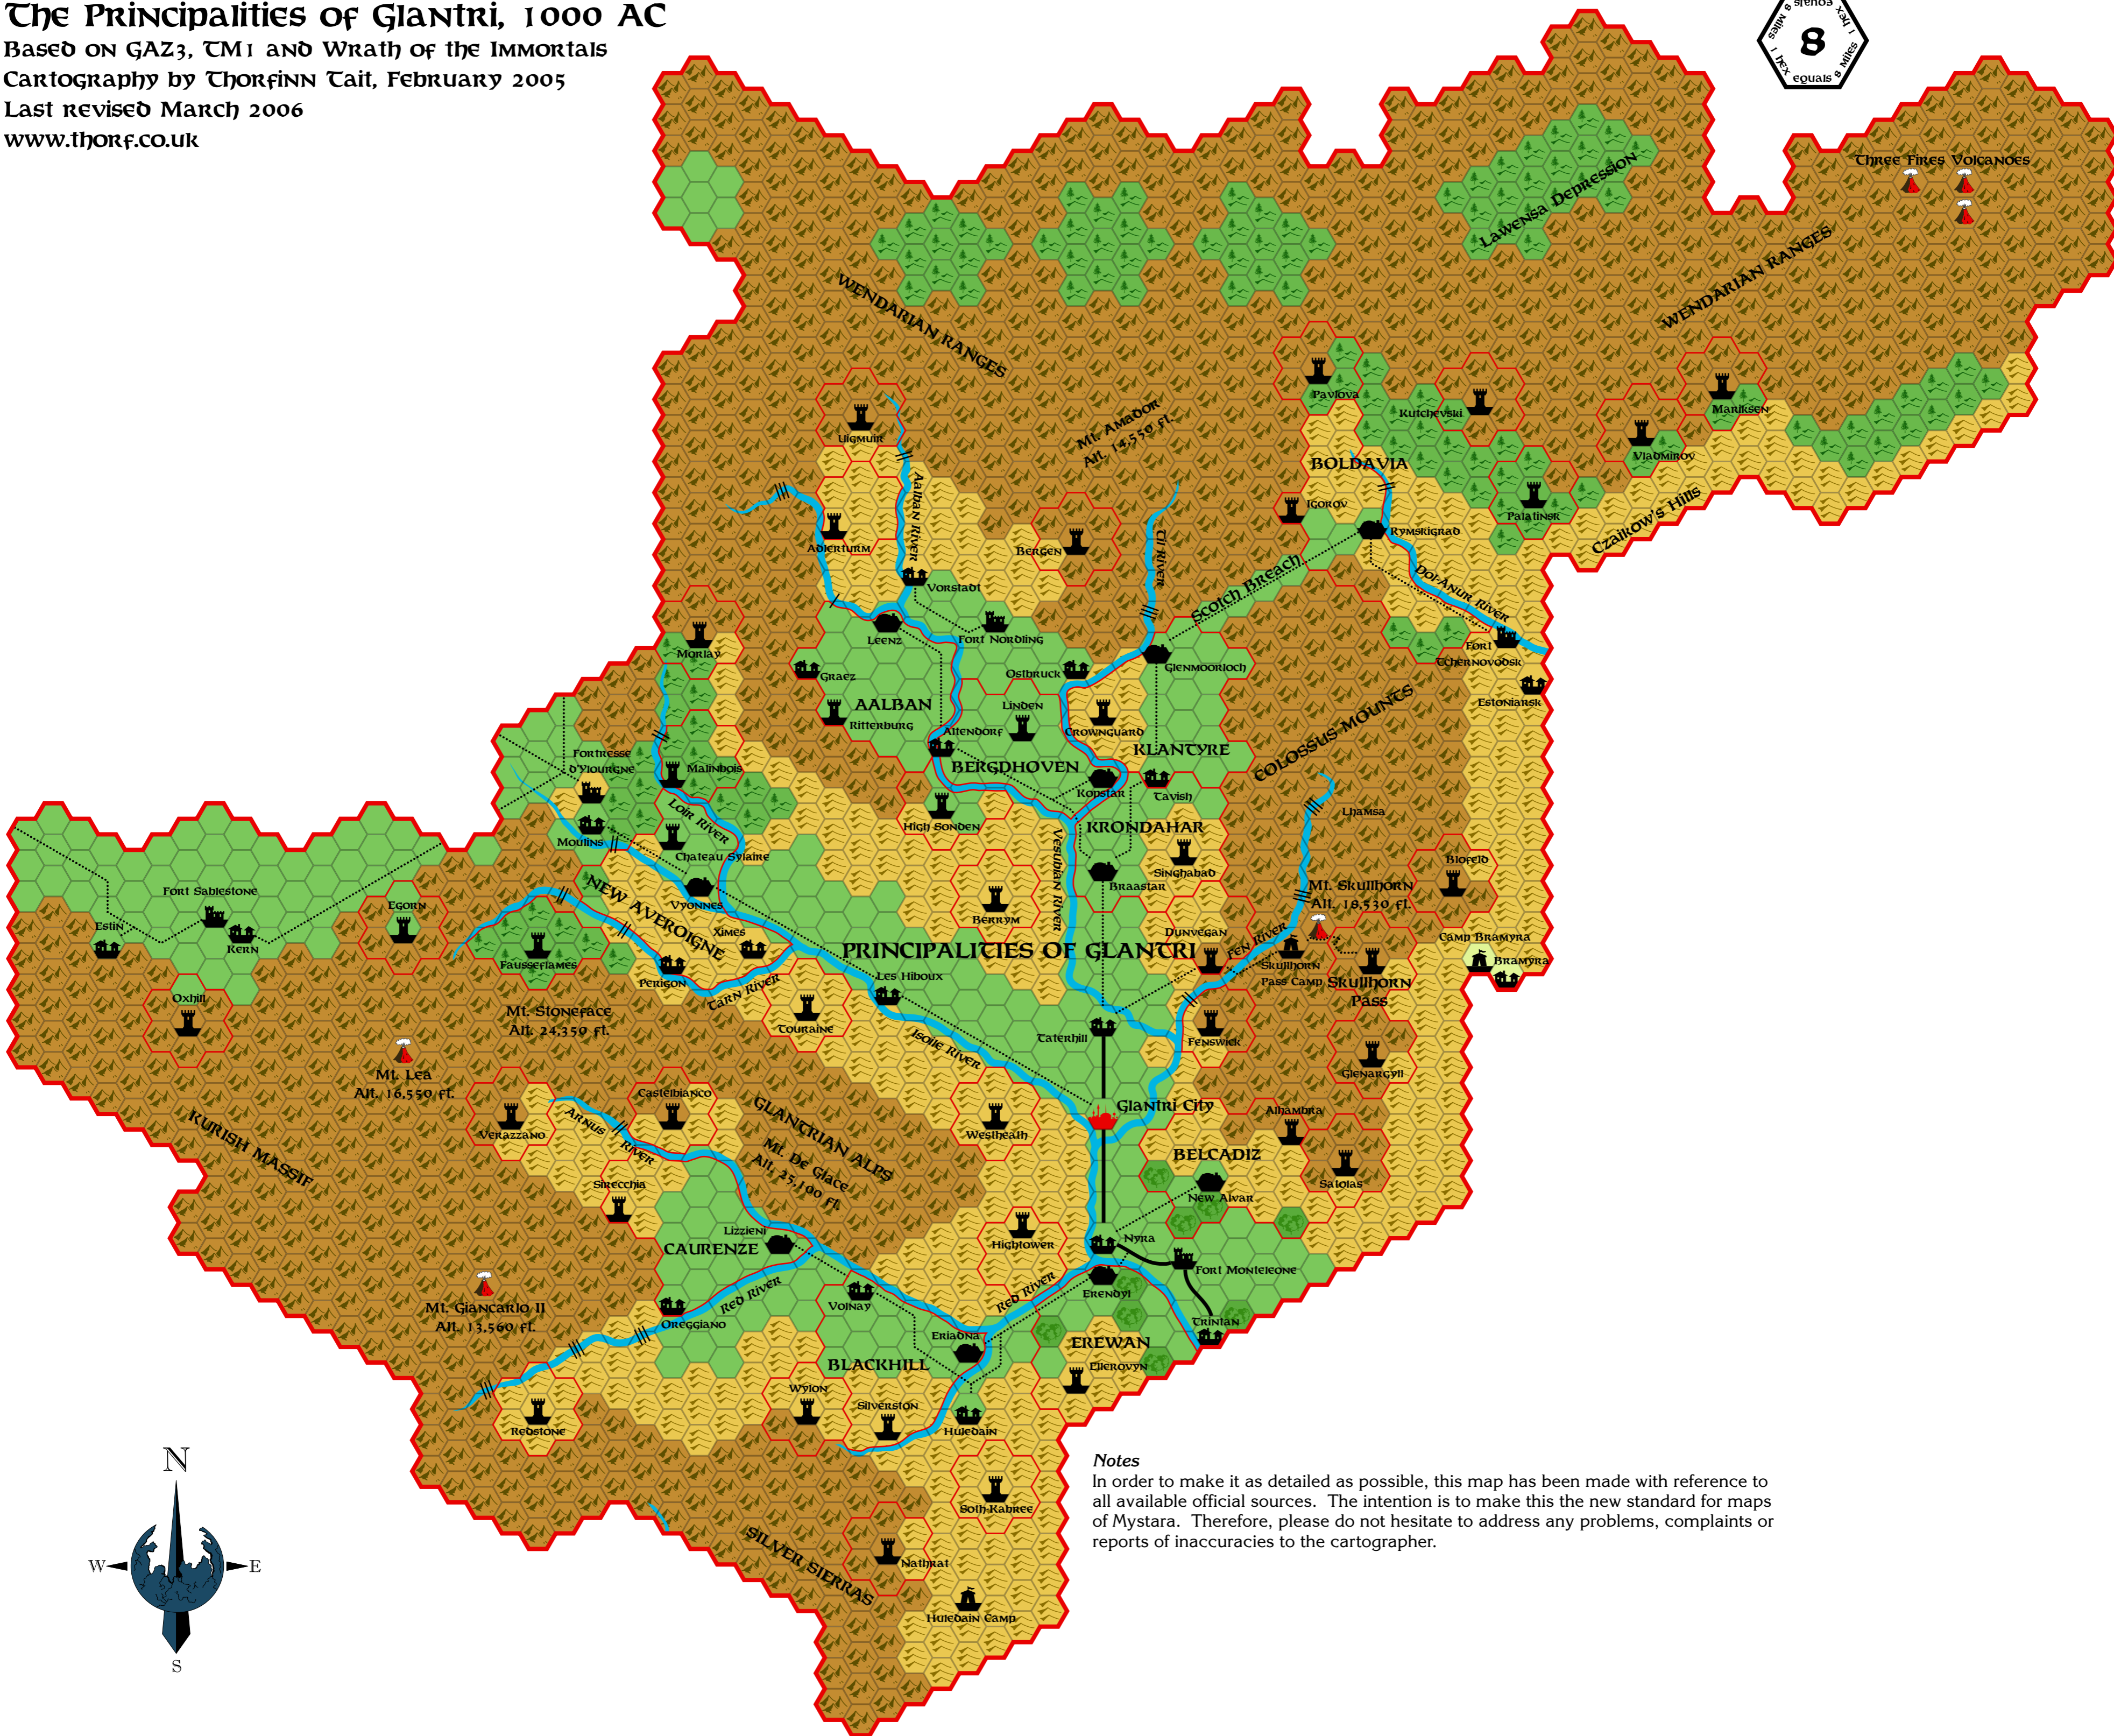

The Principalities of Glantri, 1000 AC
 Based on GAZ3, TMI and Wrath of the Immortals
 Cartography by Thorfinn Tait, February 2005
 Last revised March 2006
 www.thorff.co.uk

Notes
 In order to make it as detailed as possible, this map has been made with reference to all available official sources. The intention is to make this the new standard for maps of Mystara. Therefore, please do not hesitate to address any problems, complaints or reports of inaccuracies to the cartographer.