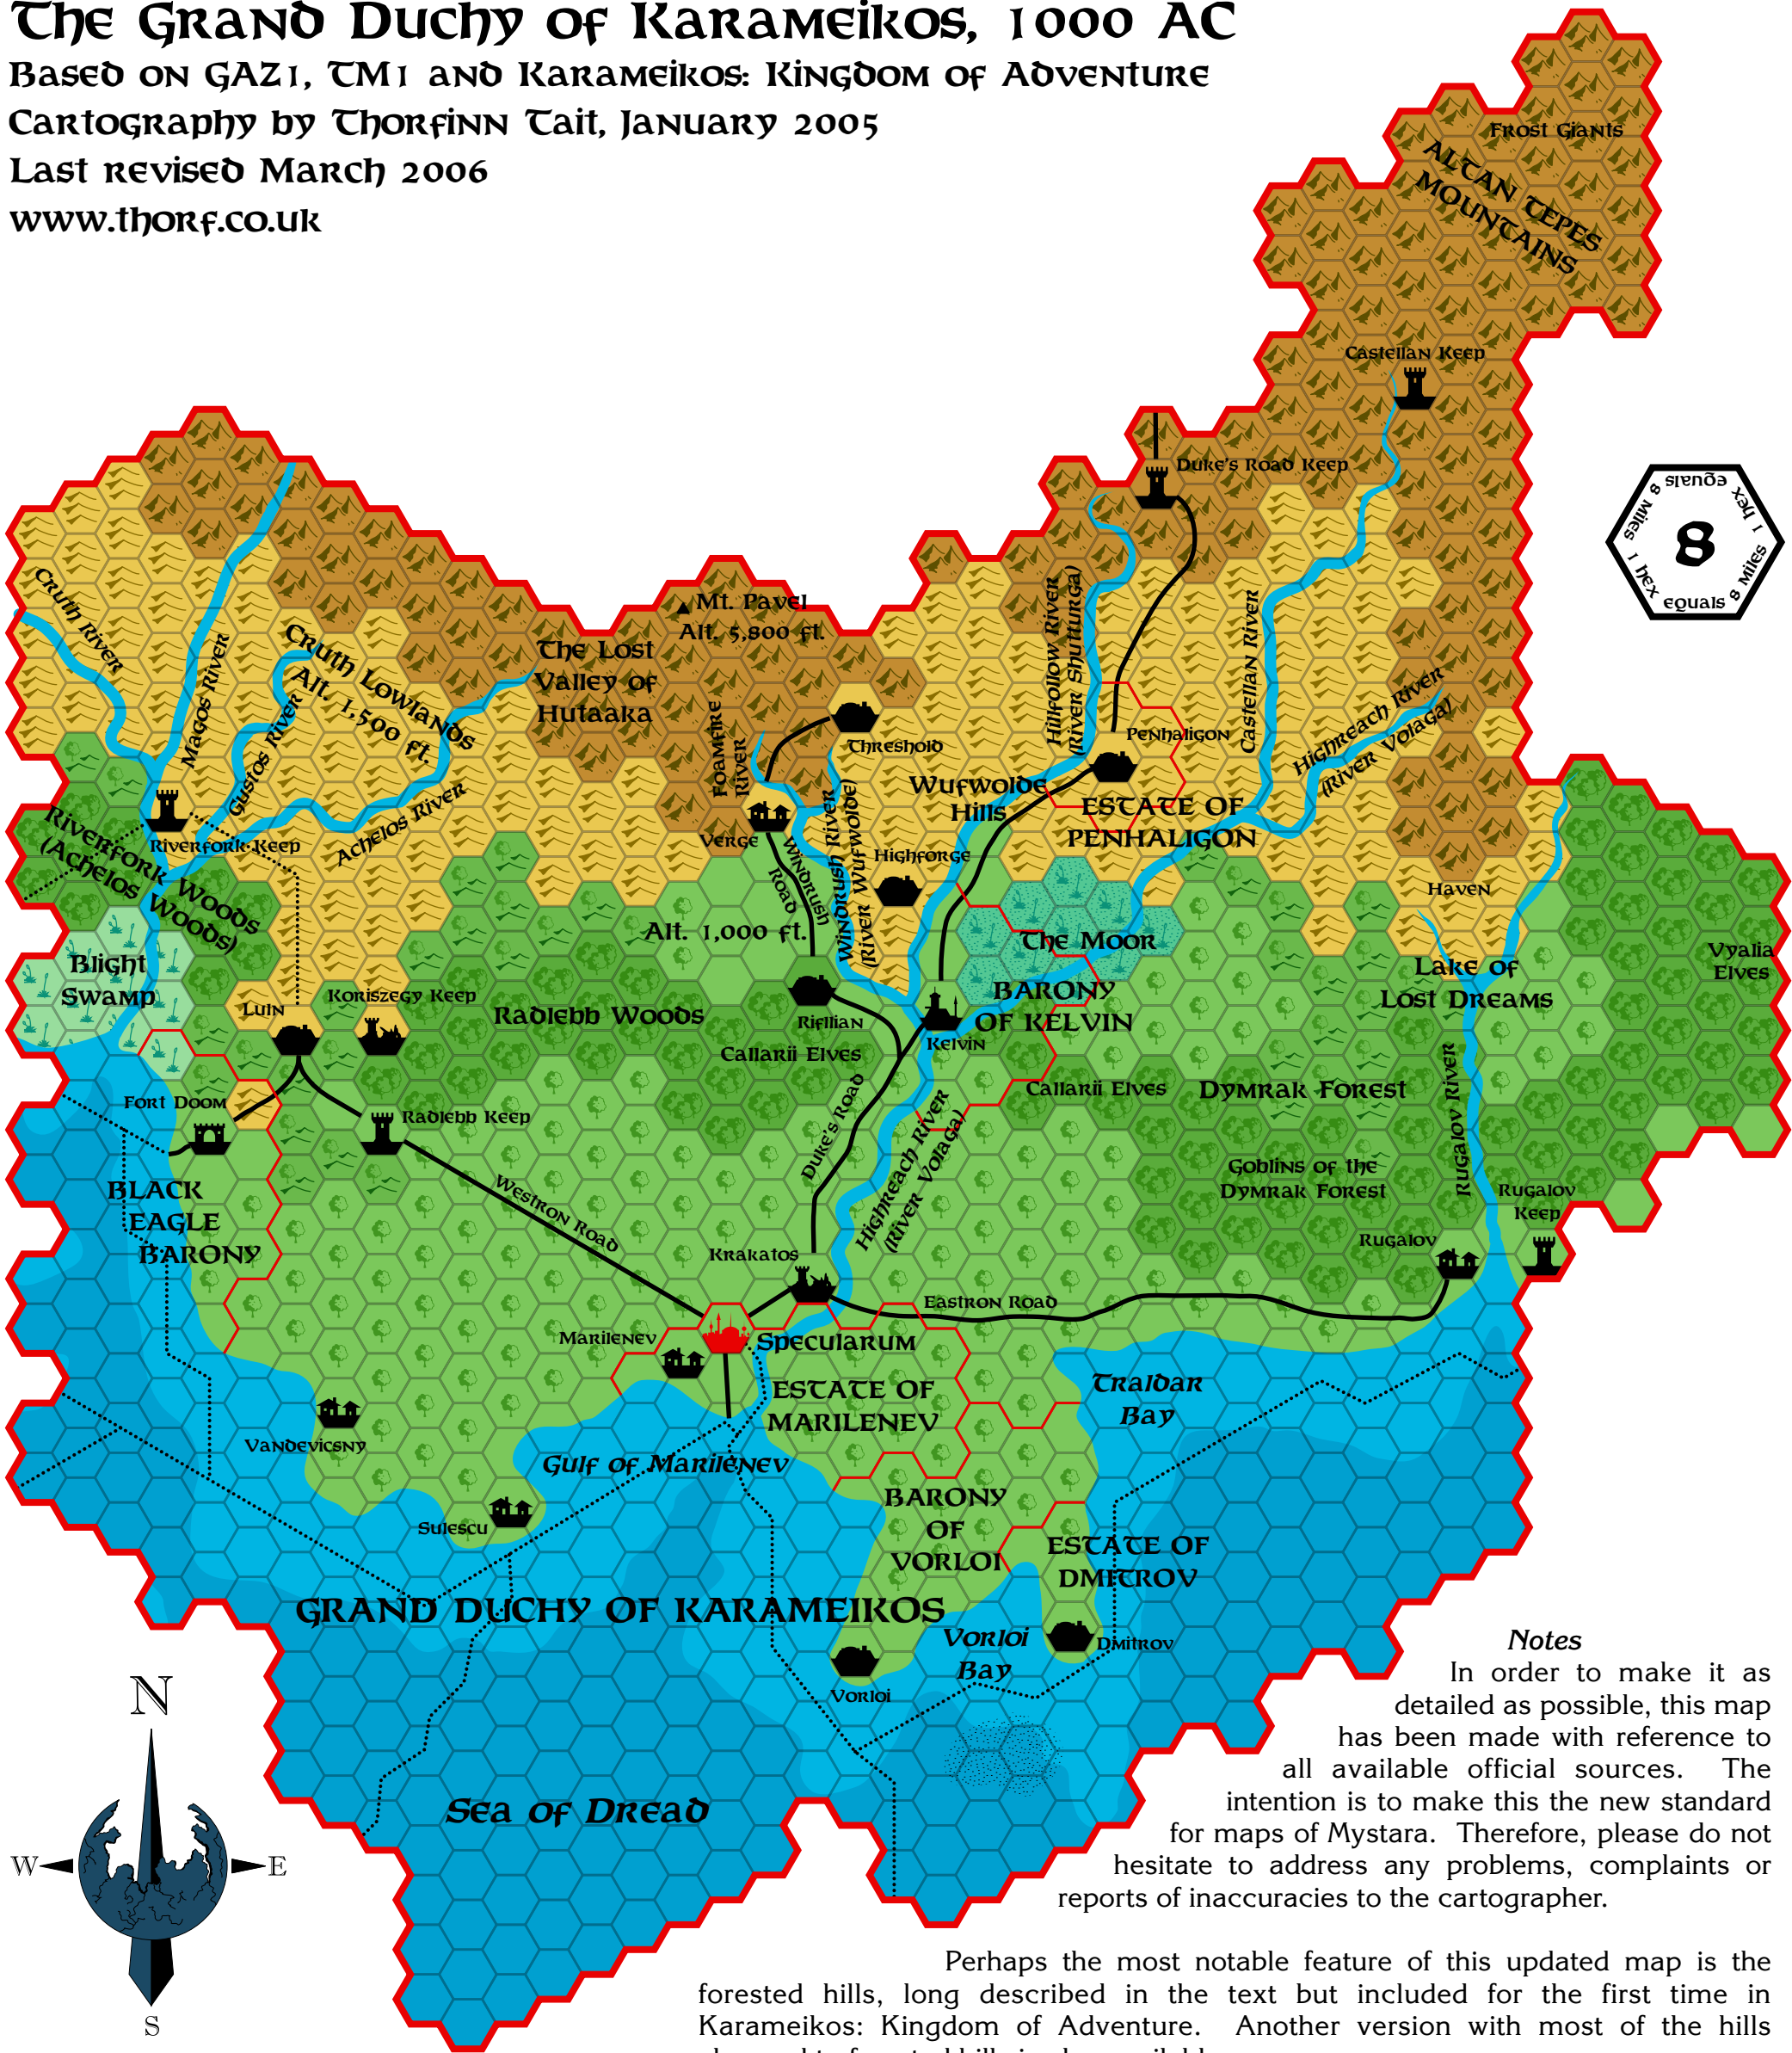

# The Grand Duchy of Karamaikos, 1000 AC

Based on GAZI, TMI and Karamaikos: Kingdom of Adventure

Cartography by Thorfinn Tait, January 2005

Last revised March 2006

www.thorff.co.uk

8 miles  
1 hex equals 8 Miles

### Notes

In order to make it as detailed as possible, this map has been made with reference to all available official sources. The intention is to make this the new standard for maps of Mystara. Therefore, please do not hesitate to address any problems, complaints or reports of inaccuracies to the cartographer.

Perhaps the most notable feature of this updated map is the forested hills, long described in the text but included for the first time in Karamaikos: Kingdom of Adventure. Another version with most of the hills changed to forested hills is also available.