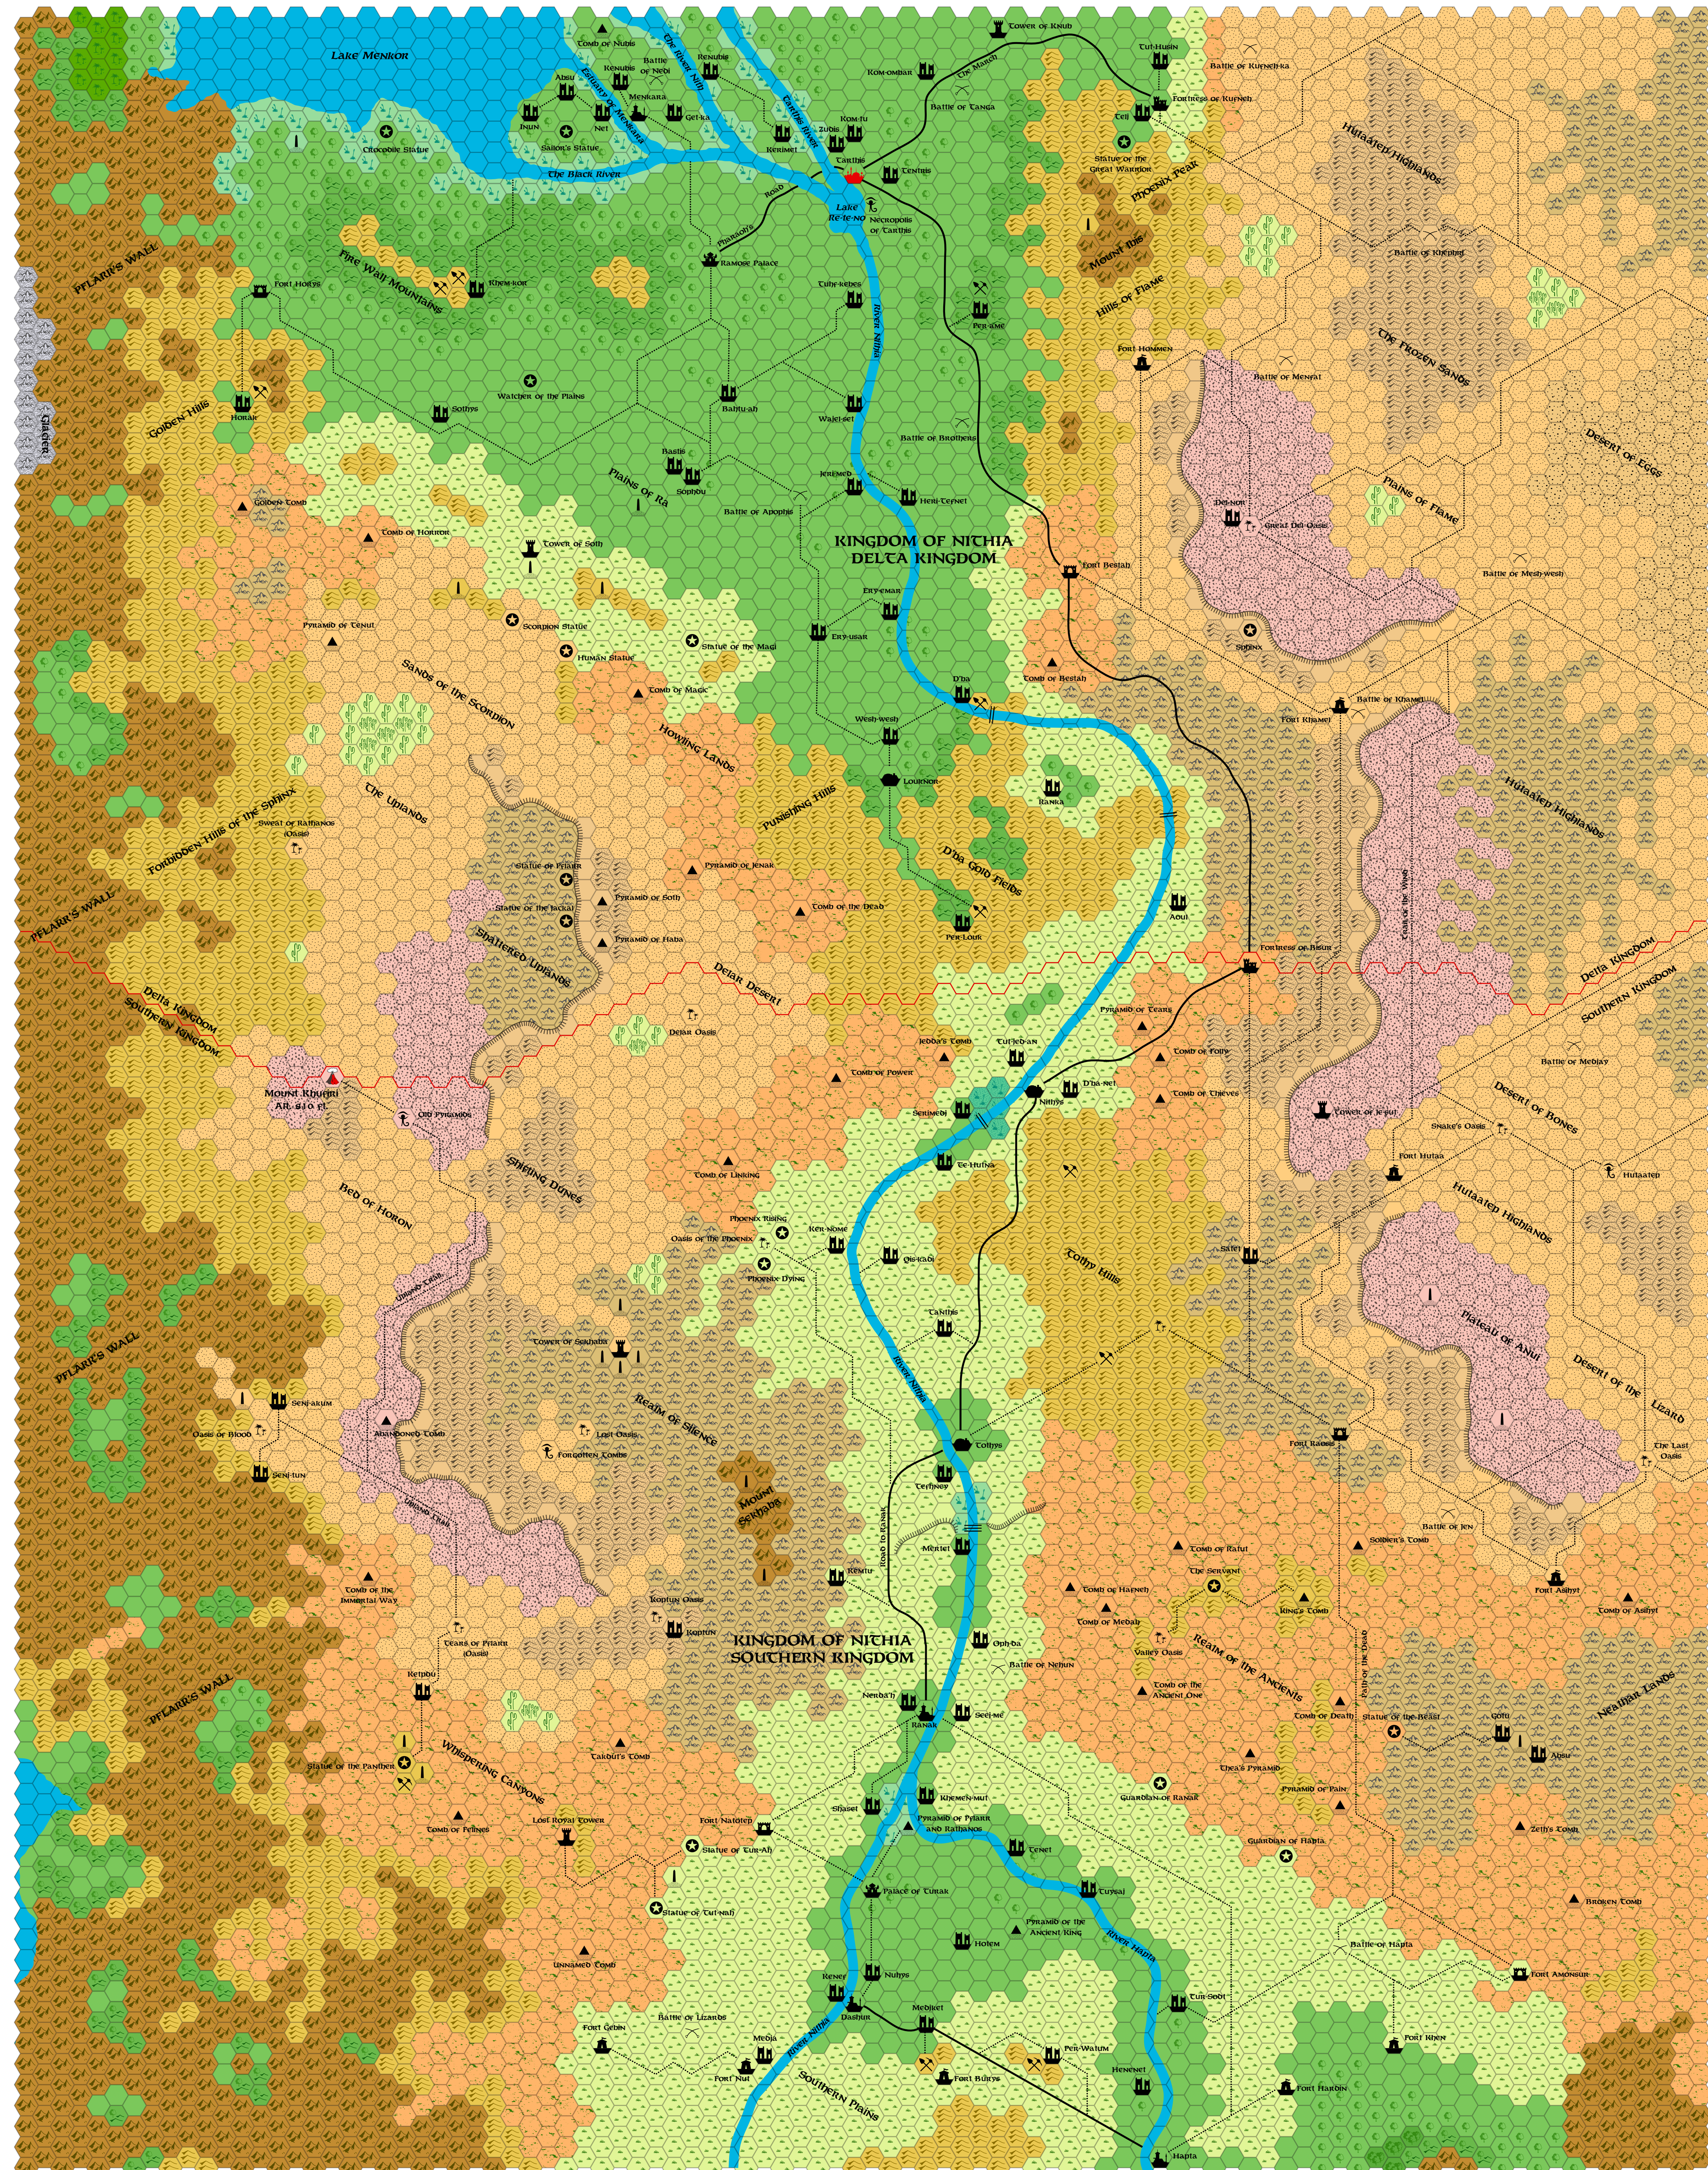

The Kingdom of Nithia, 1000 AC

Based on HWR2

Cartography by Thorfinn Tait, JUNE 2005

Last revised March 2006 www.thorff.co.uk

Notes
In order to make it as detailed as possible, this map has been made with reference to all available official sources. The intention is to make this the new standard for maps of Mystara. Therefore, please do not hesitate to address any problems, complaints or reports of inaccuracies to the cartographer.